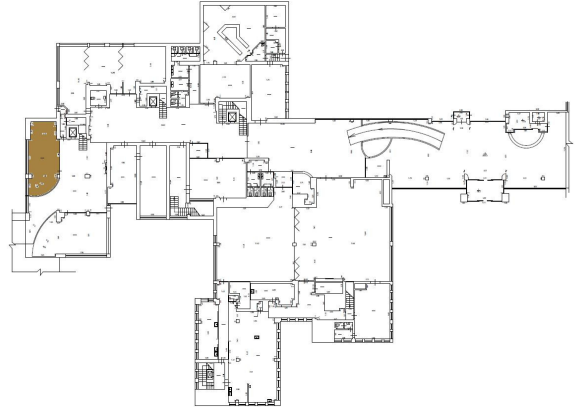

Baltic Beach Hotel & SPA

medical spa • conferences

Liedags meeting room

NAME	Size (m2)	Length (m2)	Width (m2)	Hight (m)
Liedags	46	10	5	3

Theatre	Classroom	U-shape	Board room	Banquet	Reception
35	20	16	16	n/a	n/a