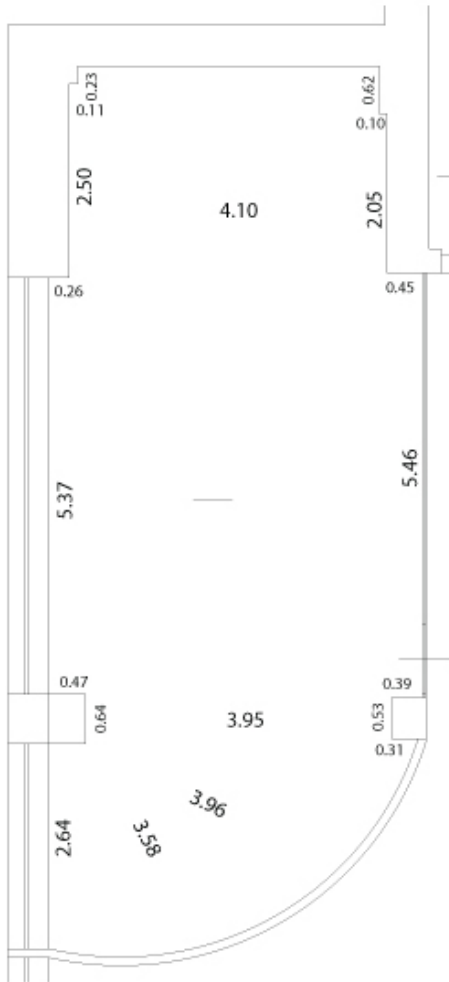

Baltic Beach Hotel & SPA

medical spa • conferences

Liedags meeting room

NAME	Size (m2)	Length (m2)	Width (m2)	Hight (m)
Liedags	46	10	5	3

Theatre	Classroom	U-shape	Board room	Banquet	Reception
35	20	16	16	n/a	n/a