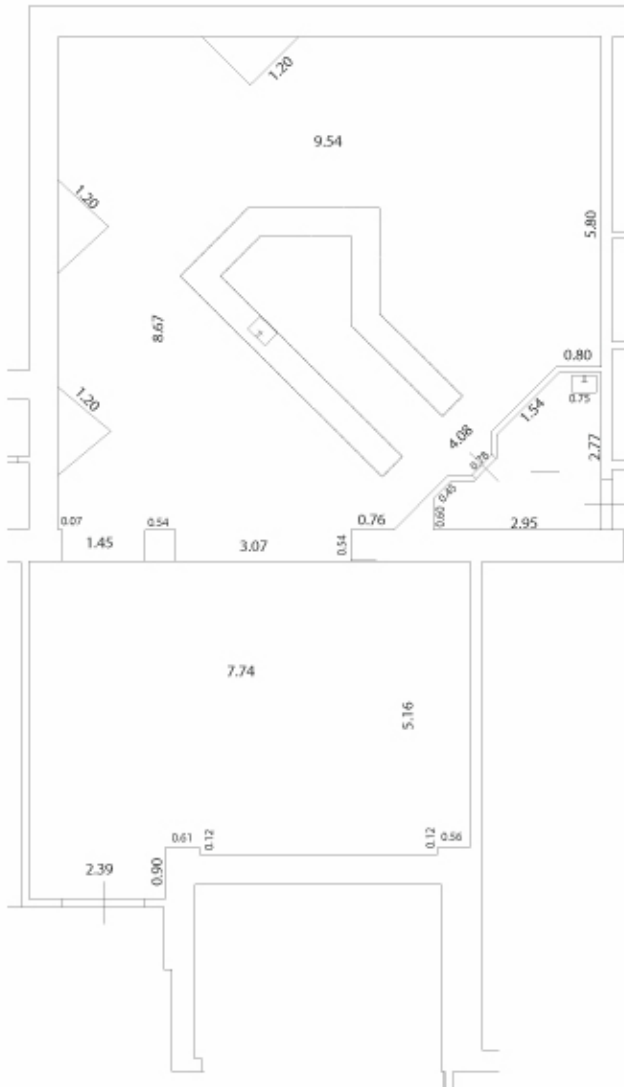

Baltic Beach Hotel & SPA

medical spa • conferences

Majori meeting room

NAME	Size (m2)	Length (m2)	Width (m2)	Hight (m)
Majori	122	15	9	4

Theatre	Classroom	U-shape	Board room	Banquet	Reception
					
70	40	40	30	40	70