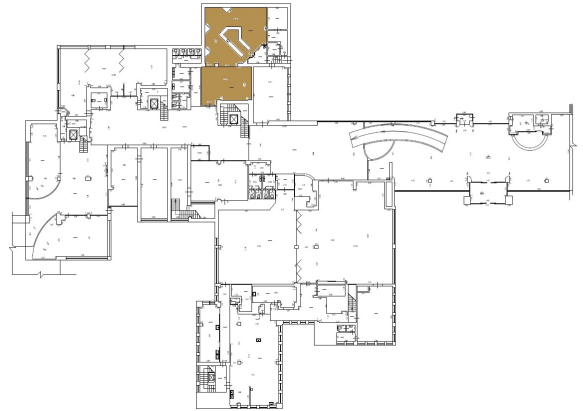

Baltic Beach Hotel & SPA

medical spa • conferences

Majori meeting room

NAME	Size (m2)	Length (m2)	Width (m2)	Hight (m)
Majori	122	15	9	4

Theatre	Classroom	U-shape	Board room	Banquet	Reception
					
70	40	40	30	40	70