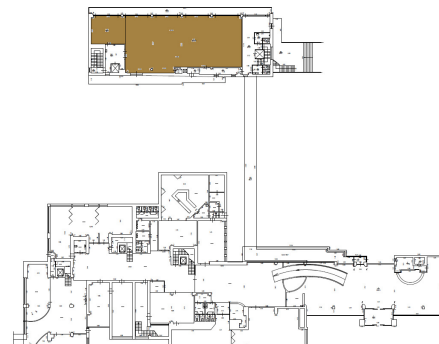

Baltic Beach Hotel & SPA

medical spa • conferences

Pērle conference hall

| NAME | Size (m2) | Length (m2) | Width (m2) | Hight (m) |
|-------|-----------|-------------|------------|-----------|
| Pērle | 257 | 23 | 12 | 3 |

| Theatre | Classroom | U-shape | Board room | Banquet | Reception |
|---|---|---|---|--|---|
|  |  |  |  |  |  |
| 220 | 80 | 60 | 70 | 130 | 180 |

Baltic Beach Hotel & SPA. 23/25 Jūras street, Jūrmala
+371 6 777 14 06, conferences@balticbeach.lv www.balticbeach.lv