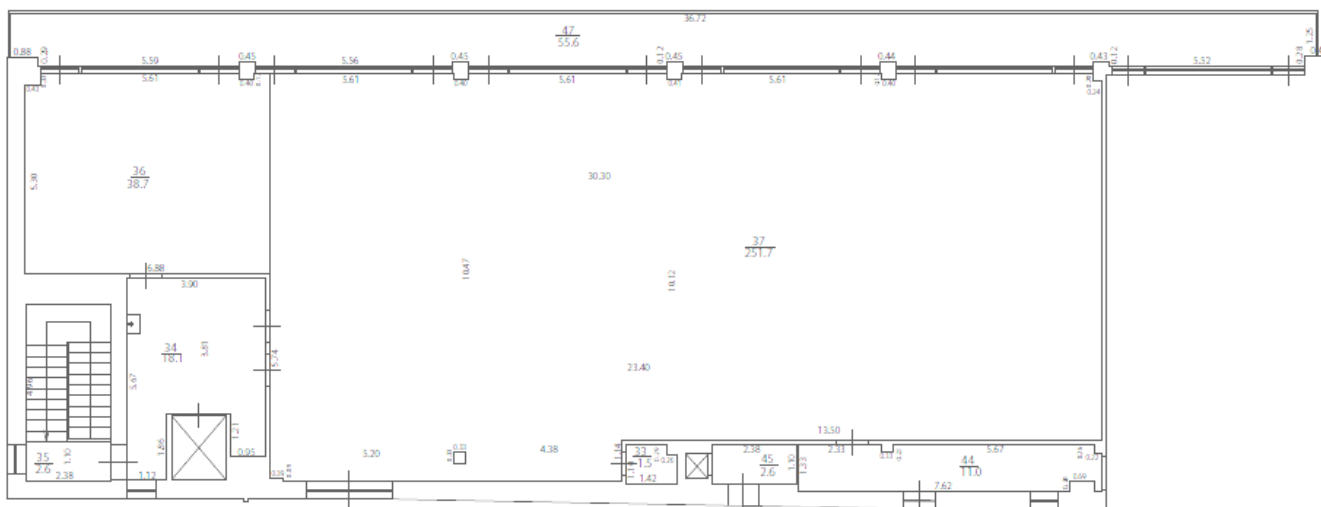

Baltic Beach Hotel & SPA

medical spa • conferences

Pērle conference hall

| NAME | Size (m2) | Length (m2) | Width (m2) | Hight (m) |
|-------|-----------|-------------|------------|-----------|
| Pērle | 257 | 23 | 12 | 3 |