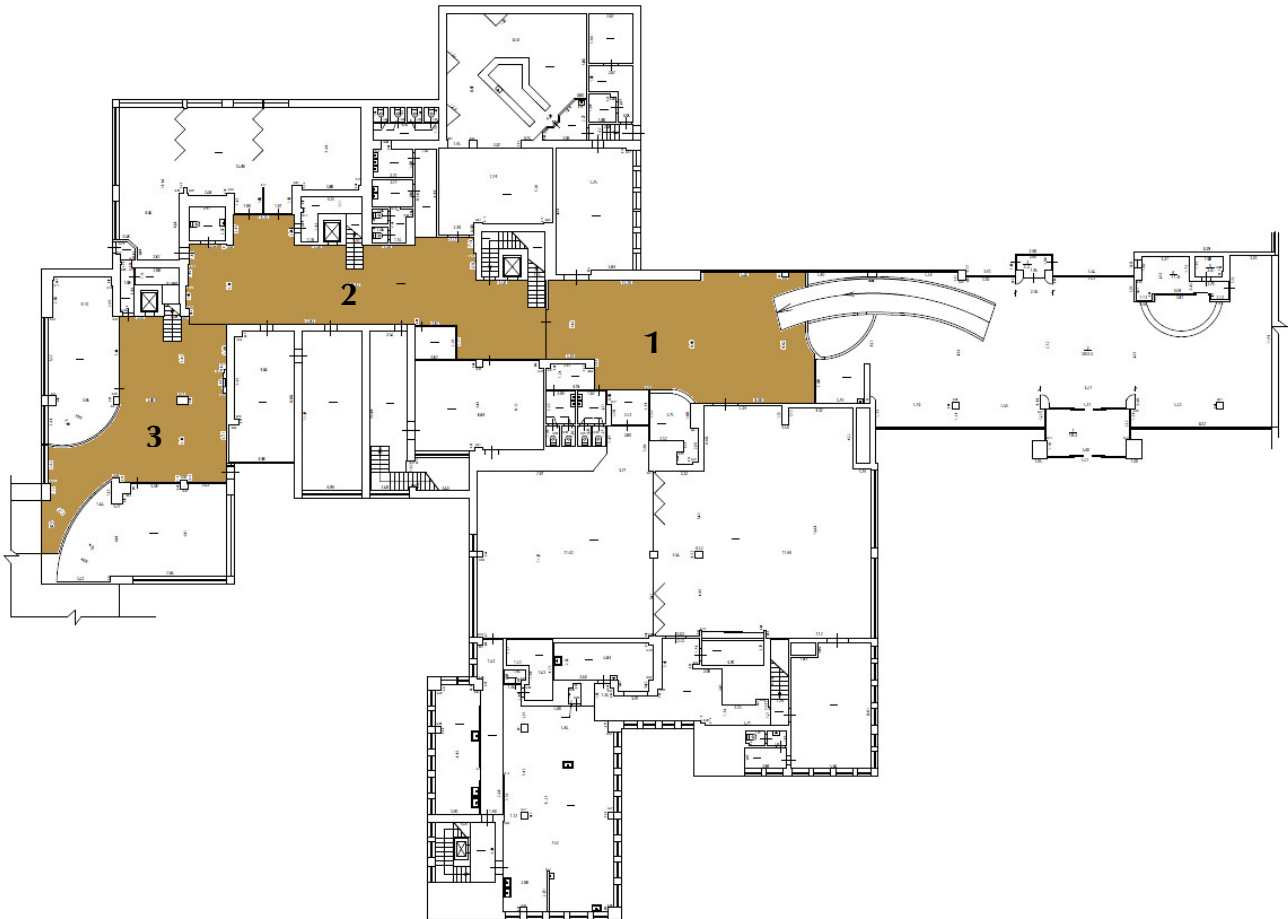

Baltic Beach Hotel & SPA

medical spa • conferences

Pre-function areas

NAME	Size (m2)	Length (m2)	Width (m2)	Hight (m)	Reception 
Pre-function area 1	134	17	9	3	80
Pre-function area 2 (B section)	139	24	5	3	70
Pre-function area 3 (C section)	112	11	8	3	60